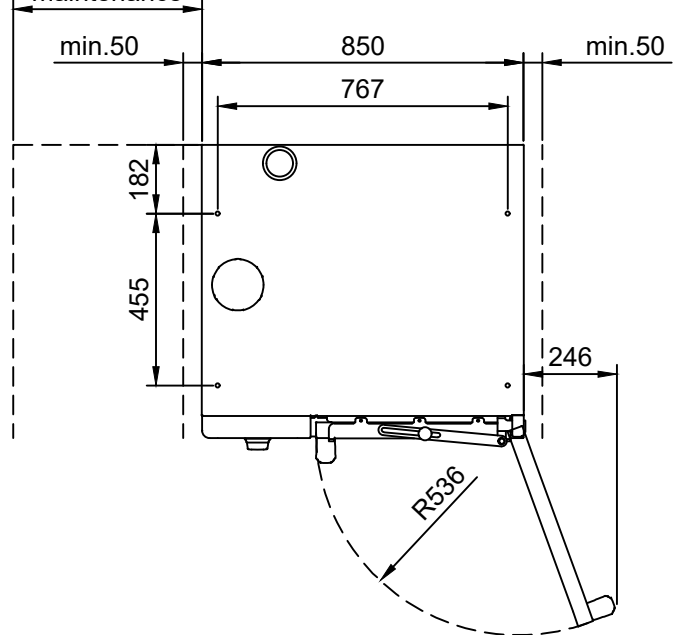

Female threads M8 for fixing

min.500
recommended for
maintenance

- ① Electrical connection: Semifixed, 2,5 m cable without plug, cable size 4 x 2,5 mm² (230V 4 x 4 mm²)
- ② Cold water connection: R 3/4" male, pressure 100 - 600 kPa
- ③ Drain connection: DN50 pipe

Code	Electric supply	P/kW	I/A	Fuse/A
4352138MM	3PE AC 440V 50/60Hz	10,8	14,2	16
4352138MK	3PE AC 400V 50/60Hz	10,8	15,6	16
4352138MO	3PE AC 480V 50/60Hz	10,8	13	16
4352138MR	3PE AC 230V 50/60Hz	10,8	27,1	32