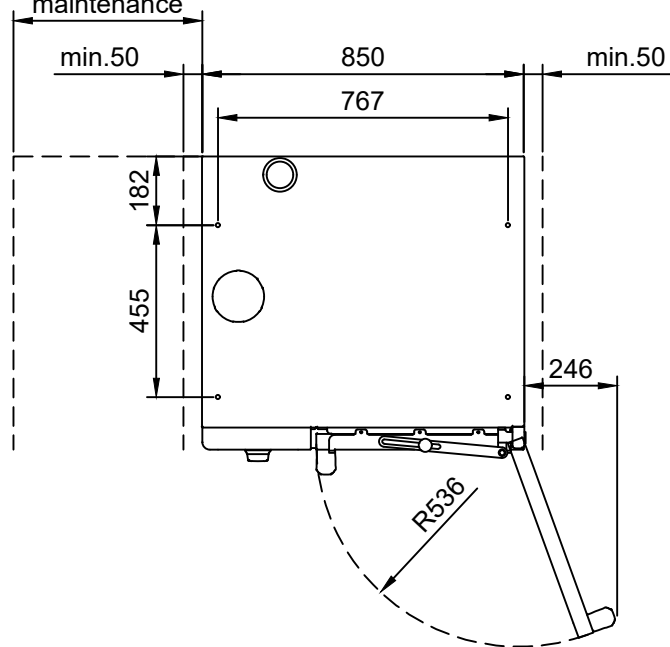

Female threads M8 for fixing

min.500  
recommended for  
maintenance

- ① Electrical connection: Semifixed, 2,5 m cable without plug, cable size 4 x 4 mm<sup>2</sup> ( 230 V 4 x 16 mm<sup>2</sup> )
- ② Cold water connection: R 3/4" male, pressure 100 - 600 kPa
- ③ Drain connection: DN50 pipe

Code	Electric supply	P/kW	I/A	Fuse/A
4352050MH	3PE AC 230 V 50/60 Hz	18,9	47,4	50
4352050MK	3PE AC 400 V 50/60 Hz	18,9	27,3	32
4352050MM	3PE AC 440 V 50/60 Hz	18,9	24,8	32
4352050MO	3PE AC 480 V 50/60 Hz	18,9	22,7	25