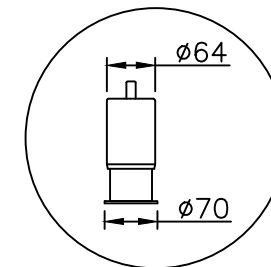

① Electrical connection: Plug, cable length 3 m

② Drain: Male G1/2"

③ Option, to be ordered separately (code 4321617)

Hot or cold water connection for water filling. Hot water connection is highly recommended in marine installations. Male G3/4"

option: welded flange

Code	Electric supply	P/kW	I/A	Fuse/A
4321672	1PE AC 230V 50/60Hz	2,2	13	16

Vers. Ind.	Muutos: Alteration:	Pvm. Date	Suun. Design.
Tämä piirustus on Metos Oy Ab:n omaisuutta, kopiointi tai osittainenkin jäljentäminen ilman Metos Oy Ab:n lupaa on ehdottomasti kielletty. This document may not be copied in part or in whole by any process nor passed on to a third party without the written permission of the owner Metos Oy Ab.			
Suun. Scale:	1: 20 A4	Suun. Design:	www.metos.com /
Nimitys Name		Tarj./Alkusan. Inq./order nr.	Pvm. Date 08.05.2020
metos		Bain-marie Metos M-Proff2 BM-1200-3xTDR	
Metos Oy Ab FI-04220 KERAVA Tel: 0204 39 13 Fax: 0204 39 4432		Proj.no	Piir.no Dwg.no.
		/ i4321672	
		Vers.Ind.	Lehti Page