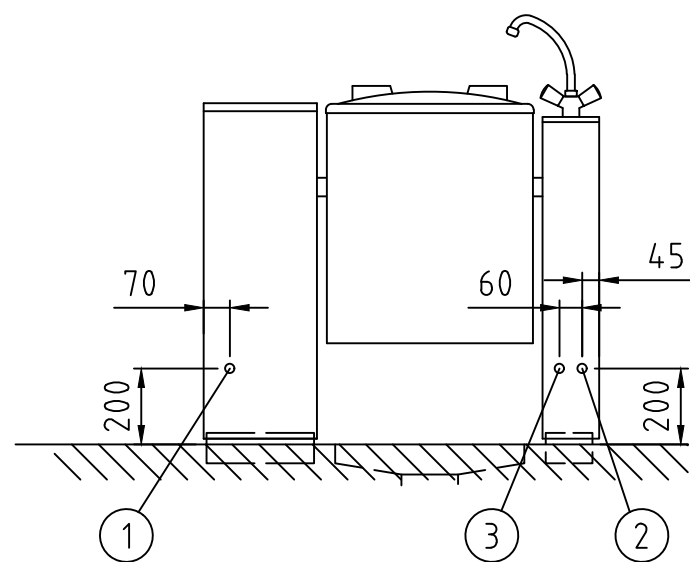

- 1 Electrical connection, Fixed, reserve about 0,8m free cable above the floor.
- 2 Cold water connection G3/8" female
- 3 Hot water connection G3/8" female
- 4 Recommended floor drain (not included in delivery)

Code	Electric supply	P/kW	I/A	Fuse/A
4215815	3PE AC 440V 60Hz	9	12	16
4215816	3PE AC 400V 50Hz	9	13	16
4215815MO	3PE AC 480V 50Hz	9,8	13	16

B - B

Alternative routing of electricity and water trough
Ø25 mm holes in the rear plates of the pillars.