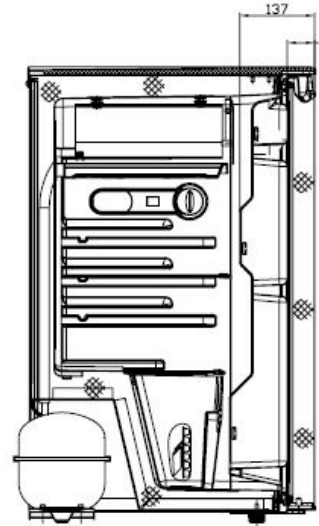

Cabin Refrigerator BC-103

Metos Code: 4209907MP

- ◆ White finish
- ◆ 1 glass shelf
- ◆ 1 crystal crisper and 1 glass cover
- ◆ Stylish interior light
- ◆ Flat back with adjustable feet
- ◆ Lockable door with key
- ◆ Reversible door with modern recessed handle
- ◆ Mechanical temperature control with adjustable thermostat
- ◆ Temperature range: 0~+8°C
- ◆ Cold storing (93L) with freezing compartment (10L)
- ◆ 2 full wire door bars
- ◆ Refrigerant: R600a/25g
- ◆ Light power: 10W
- ◆ Electricity: 220-240V~50/60Hz/0.62A
- ◆ Energy consumption: 0.59 kWh/24h
- ◆ Dimension: 486(w) x 495(d) x 627(h) mm
- ◆ Weight: 24.5kg

CIRCUIT DIAGRAM

Fixation bracket, can be ordered as an option.

Model	Capacity (l)		Refrigerant	Electricity	Weight (kg)
	Gross	Net			
BC-47	103	91	R600a / 25g	220-240V~50/60Hz 0.59kw*h/24h 0.62A	23,5