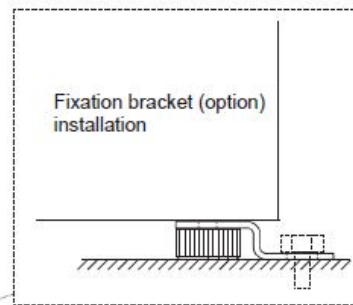

Cabin Refrigerator BC-103

Metos Code: 4209907MP

- ◆ White finish
- ◆ 1 glass shelf
- ◆ 1 crystal crisper and 1 glass cover
- ◆ Stylish interior light
- ◆ Flat back with adjustable feet
- ◆ Lockable door with key
- ◆ Reversible door with modern recessed handle
- ◆ Mechanical temperature control with adjustable thermostat
- ◆ Temperature range: 0~+8°C
- ◆ Cold storing (93L) with freezing compartment (10L)
- ◆ 2 full wire door bars
- ◆ Refrigerant: R600a/25g
- ◆ Light power: 10W
- ◆ Electricity: 220-240V~50/60Hz/0.62A
- ◆ Energy consumption: 0.59 kWh/24h
- ◆ Dimension: 486(w) x 495(d) x 627(h) mm
- ◆ Weight: 24.5kg

CIRCUIT DIAGRAM

Fixation bracket, can be ordered as an option.

Model	Capacity (l)		Refrigerant	Electricity	Weight (kg)
	Gross	Net			
BC-47	103	91	R600a / 25g	220-240V~50/60Hz 0.59kw*h/24h 0.62A	23,5