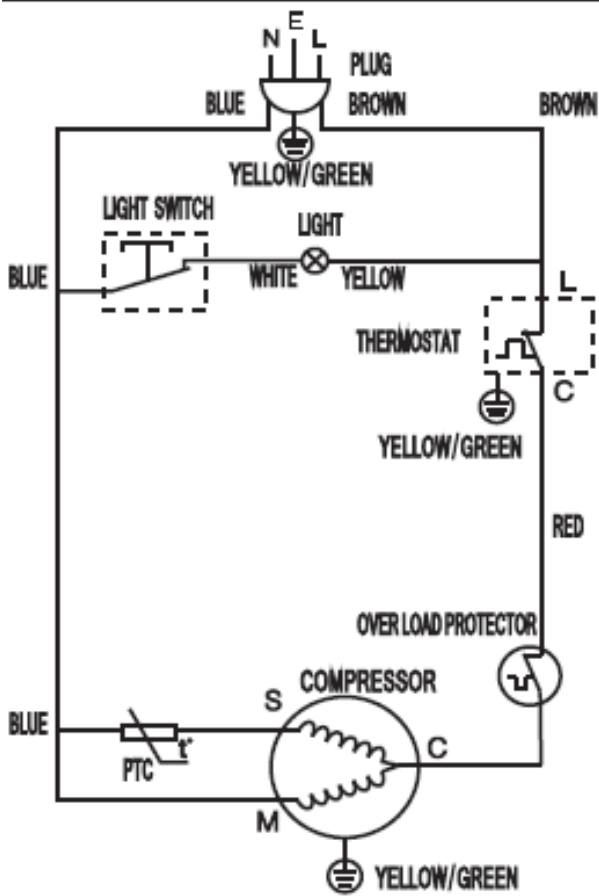

Cabin Refrigerator BC-103

Metos Code: 4209907MP

- ◆ White finish
- ◆ 1 glass shelf
- ◆ 1 crystal crisper and 1 glass cover
- ◆ Stylish interior light
- ◆ Flat back with adjustable feet
- ◆ Lockable door with key
- ◆ Reversible door with modern recessed handle
- ◆ Mechanical temperature control with adjustable thermostat
- ◆ Temperature range: 0~+8°C
- ◆ Cold storing (93L) with freezing compartment (10L)
- ◆ 2 full wire door bars
- ◆ Refrigerant: R600a/25g
- ◆ Light power: 10W
- ◆ Electricity: 220-240V~50/60Hz/0.62A
- ◆ Energy consumption: 0.59 kWh/24h
- ◆ Dimension: 486(w) x 495(d) x 627(h) mm
- ◆ Weight: 24.5kg

CIRCUIT DIAGRAM

Fixation bracket, can be ordered as an option.

Model	Capacity (l)		Refrigerant	Electricity	Weight (kg)
	Gross	Net			
BC-47	103	91	R600a / 25g	220-240V~50/60Hz 0.59kw*h/24h 0.62A	23,5