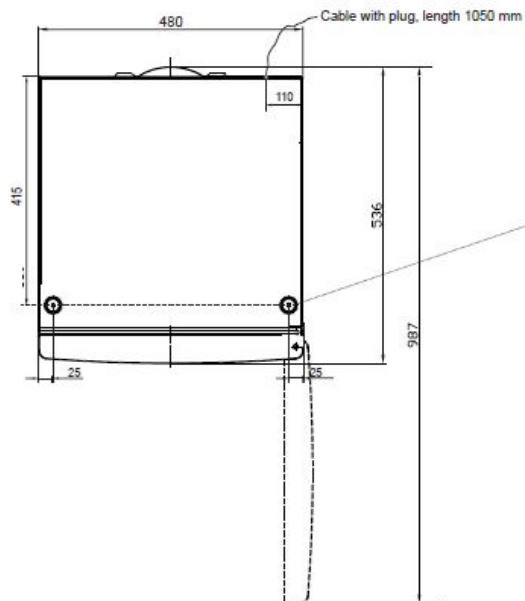

Cabin Refrigerator BC-103

Metos Code: 4209907MP

- ◆ White finish
- ◆ 1 glass shelf
- ◆ 1 crystal crisper and 1 glass cover
- ◆ Stylish interior light
- ◆ Flat back with adjustable feet
- ◆ Lockable door with key
- ◆ Reversible door with modern recessed handle
- ◆ Mechanical temperature control with adjustable thermostat
- ◆ Temperature range: 0~+8°C
- ◆ Cold storing (93L) with freezing compartment (10L)
- ◆ 2 full wire door bars
- ◆ Refrigerant: R600a/25g
- ◆ Light power: 10W
- ◆ Electricity: 220-240V~50/60Hz/0.62A
- ◆ Energy consumption: 0.59 kWh/24h
- ◆ Dimension: 486(w) x 495(d) x 627(h) mm
- ◆ Weight: 24.5kg

CIRCUIT DIAGRAM

Fixation bracket, can be ordered as an option.

Model	Capacity (l)		Refrigerant	Electricity	Weight (kg)
	Gross	Net			
BC-47	103	91	R600a / 25g	220-240V~50/60Hz 0.59kw*h/24h 0.62A	23,5