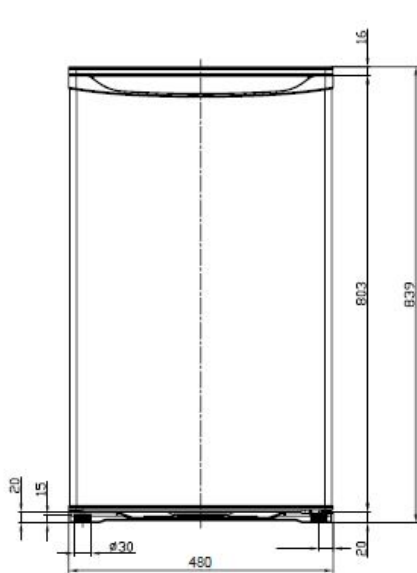

Cabin Refrigerator BC-103

Metos Code: 4209907MP

- ◆ White finish
- ◆ 1 glass shelf
- ◆ 1 crystal crisper and 1 glass cover
- ◆ Stylish interior light
- ◆ Flat back with adjustable feet
- ◆ Lockable door with key
- ◆ Reversible door with modern recessed handle
- ◆ Mechanical temperature control with adjustable thermostat
- ◆ Temperature range: 0~+8°C
- ◆ Cold storing (93L) with freezing compartment (10L)
- ◆ 2 full wire door bars
- ◆ Refrigerant: R600a/25g
- ◆ Light power: 10W
- ◆ Electricity: 220-240V~50/60Hz/0.62A
- ◆ Energy consumption: 0.59 kWh/24h
- ◆ Dimension: 486(w) x 495(d) x 627(h) mm
- ◆ Weight: 24.5kg

CIRCUIT DIAGRAM

Fixation bracket, can be ordered as an option.

Model	Capacity (l)		Refrigerant	Electricity	Weight (kg)
	Gross	Net			
BC-47	103	91	R600a / 25g	220-240V~50/60Hz 0.59kw*h/24h 0.62A	23,5