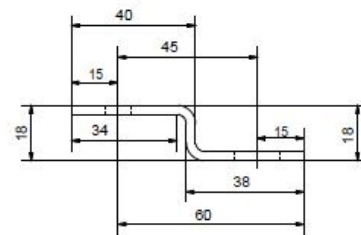

Cabin Refrigerator BC-103

Metos Code: 4209907MP

- ◆ White finish
- ◆ 1 glass shelf
- ◆ 1 crystal crisper and 1 glass cover
- ◆ Stylish interior light
- ◆ Flat back with adjustable feet
- ◆ Lockable door with key
- ◆ Reversible door with modern recessed handle
- ◆ Mechanical temperature control with adjustable thermostat
- ◆ Temperature range: 0~+8°C
- ◆ Cold storing (93L) with freezing compartment (10L)
- ◆ 2 full wire door bars
- ◆ Refrigerant: R600a/25g
- ◆ Light power: 10W
- ◆ Electricity: 220-240V~50/60Hz/0.62A
- ◆ Energy consumption: 0.59 kWh/24h
- ◆ Dimension: 486(w) x 495(d) x 627(h) mm
- ◆ Weight: 24.5kg

CIRCUIT DIAGRAM

Fixation bracket, can be ordered as an option.

Model	Capacity (l)		Refrigerant	Electricity	Weight (kg)
	Gross	Net			
BC-47	103	91	R600a / 25g	220-240V~50/60Hz 0.59kw*h/24h 0.62A	23,5