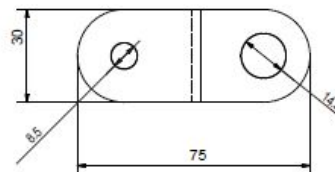

Cabin Refrigerator BC-103

Metos Code: 4209907MP

- ◆ White finish
- ◆ 1 glass shelf
- ◆ 1 crystal crisper and 1 glass cover
- ◆ Stylish interior light
- ◆ Flat back with adjustable feet
- ◆ Lockable door with key
- ◆ Reversible door with modern recessed handle
- ◆ Mechanical temperature control with adjustable thermostat
- ◆ Temperature range: 0~+8°C
- ◆ Cold storing (93L) with freezing compartment (10L)
- ◆ 2 full wire door bars
- ◆ Refrigerant: R600a/25g
- ◆ Light power: 10W
- ◆ Electricity: 220-240V~50/60Hz/0.62A
- ◆ Energy consumption: 0.59 kWh/24h
- ◆ Dimension: 486(w) x 495(d) x 627(h) mm
- ◆ Weight: 24.5kg

CIRCUIT DIAGRAM

Fixation bracket, can be ordered as an option.

Model	Capacity (l)		Refrigerant	Electricity	Weight (kg)
	Gross	Net			
BC-47	103	91	R600a / 25g	220-240V~50/60Hz 0.59kw*h/24h 0.62A	23,5