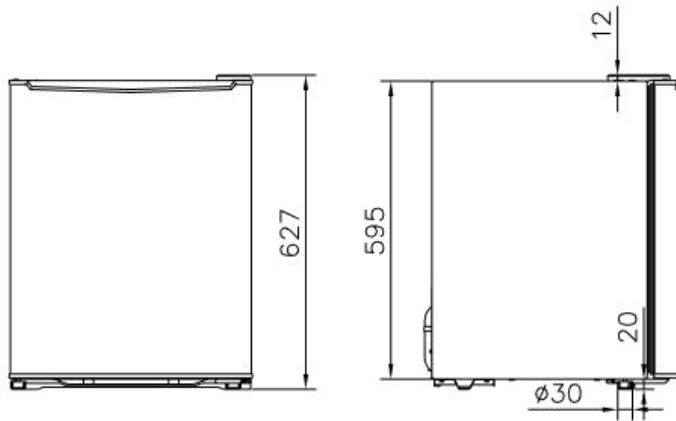

Cabin Refrigerator BC-75

Metos Code: 4209904MP

- ◆ White, simple and clean design
- ◆ 2 wire shelves
- ◆ Flat back with adjustable feet
- ◆ Lockable door with key
- ◆ Reversible door with modern recessed handle
- ◆ Mechanical temperature control with adjustable thermostat
- ◆ Temperature range: 0~+8°C
- ◆ Cold storing (70L) with freezing compartment (5L)
- ◆ 2 full wire door bars
- ◆ Refrigerant: R600a/23g
- ◆ Electricity: 220-240V~50/60Hz/0.6A
- ◆ Energy consumption: 0.4 kWh/24h
- ◆ Dimension: 486(w) x 495(d) x 627(h) mm
- ◆ Weight: 19.5kg

Subject to changes without notices (e.g. Model name ...)

Fixation bracket, can be ordered as an option.

Model	Capacity (l)		Refrigerant	Electricity	Weight (kg)
	Gross	Net			
BC-75	75	70	R600a / 23g	220-240V~50/60Hz 0.4kw*h/24h 0.56A	19,5