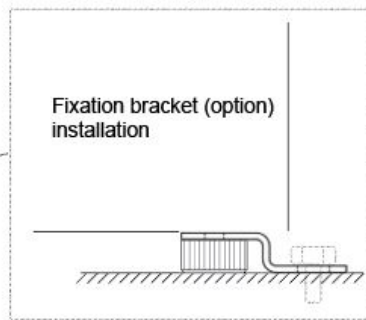

Cabin Refrigerator BC-75

Metos Code: 4209904MP

- ◆ White, simple and clean design
- ◆ 2 wire shelves
- ◆ Flat back with adjustable feet
- ◆ Lockable door with key
- ◆ Reversible door with modern recessed handle
- ◆ Mechanical temperature control with adjustable thermostat
- ◆ Temperature range: 0~+8°C
- ◆ Cold storing (70L) with freezing compartment (5L)
- ◆ 2 full wire door bars
- ◆ Refrigerant: R600a/23g
- ◆ Electricity: 220-240V~50/60Hz/0.6A
- ◆ Energy consumption: 0.4 kWh/24h
- ◆ Dimension: 486(w) x 495(d) x 627(h) mm
- ◆ Weight: 19.5kg

Subject to changes without notices (e.g. Model name ...)

Fixation bracket, can be ordered as an option.

Model	Capacity (l)		Refrigerant	Electricity	Weight (kg)
	Gross	Net			
BC-75	75	70	R600a / 23g	220-240V~50/60Hz 0.4kw*h/24h 0.56A	19,5