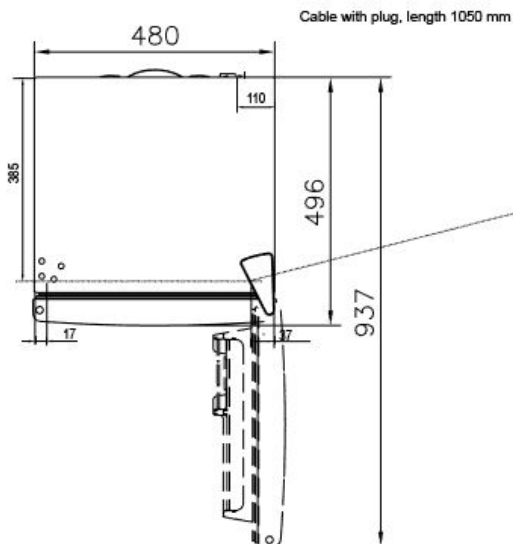

Cabin Refrigerator BC-75

Metos Code: 4209904MP

- ◆ White, simple and clean design
- ◆ 2 wire shelves
- ◆ Flat back with adjustable feet
- ◆ Lockable door with key
- ◆ Reversible door with modern recessed handle
- ◆ Mechanical temperature control with adjustable thermostat
- ◆ Temperature range: 0~+8°C
- ◆ Cold storing (70L) with freezing compartment (5L)
- ◆ 2 full wire door bars
- ◆ Refrigerant: R600a/23g
- ◆ Electricity: 220-240V~50/60Hz/0.6A
- ◆ Energy consumption: 0.4 kWh/24h
- ◆ Dimension: 486(w) x 495(d) x 627(h) mm
- ◆ Weight: 19.5kg

Subject to changes without notices (e.g. Model name ...)

Fixation bracket, can be ordered as an option.

Model	Capacity (l)		Refrigerant	Electricity	Weight (kg)
	Gross	Net			
BC-75	75	70	R600a / 23g	220-240V~50/60Hz 0.4kw*h/24h 0.56A	19,5