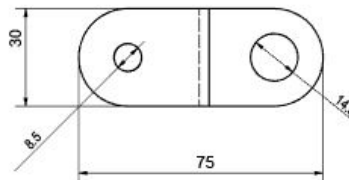

Cabin Refrigerator BC-75

Metos Code: 4209904MP

- ◆ White, simple and clean design
- ◆ 2 wire shelves
- ◆ Flat back with adjustable feet
- ◆ Lockable door with key
- ◆ Reversible door with modern recessed handle
- ◆ Mechanical temperature control with adjustable thermostat
- ◆ Temperature range: 0~+8°C
- ◆ Cold storing (70L) with freezing compartment (5L)
- ◆ 2 full wire door bars
- ◆ Refrigerant: R600a/23g
- ◆ Electricity: 220-240V~50/60Hz/0.6A
- ◆ Energy consumption: 0.4 kWh/24h
- ◆ Dimension: 486(w) x 495(d) x 627(h) mm
- ◆ Weight: 19.5kg

Subject to changes without notices (e.g. Model name ...)

Fixation bracket, can be ordered as an option.

Model	Capacity (l)		Refrigerant	Electricity	Weight (kg)
	Gross	Net			
BC-75	75	70	R600a / 23g	220-240V~50/60Hz 0.4kw*h/24h 0.56A	19,5