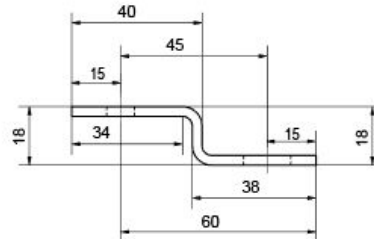

Cabin Refrigerator BC-75

Metos Code: 4209904MP

- ◆ White, simple and clean design
- ◆ 2 wire shelves
- ◆ Flat back with adjustable feet
- ◆ Lockable door with key
- ◆ Reversible door with modern recessed handle
- ◆ Mechanical temperature control with adjustable thermostat
- ◆ Temperature range: 0~+8°C
- ◆ Cold storing (70L) with freezing compartment (5L)
- ◆ 2 full wire door bars
- ◆ Refrigerant: R600a/23g
- ◆ Electricity: 220-240V~50/60Hz/0.6A
- ◆ Energy consumption: 0.4 kWh/24h
- ◆ Dimension: 486(w) x 495(d) x 627(h) mm
- ◆ Weight: 19.5kg

Subject to changes without notices (e.g. Model name ...)

Fixation bracket, can be ordered as an option.

Model	Capacity (l)		Refrigerant	Electricity	Weight (kg)
	Gross	Net			
BC-75	75	70	R600a / 23g	220-240V~50/60Hz 0.4kw*h/24h 0.56A	19,5