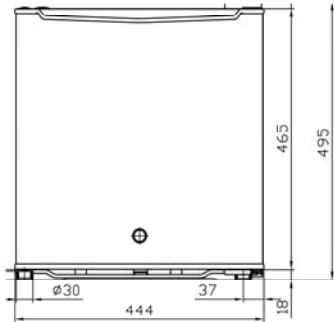

Cabin Refrigerator BC-47

Metos Code: 4209901MP

- ◆ White, simple and clean design
- ◆ 1 wire shelf
- ◆ Flat back with adjustable feet
- ◆ Lockable door with key
- ◆ Reversible door with modern recessed handle
- ◆ Mechanical temperature control with adjustable thermostat
- ◆ Temperature range: 0~+8°C
- ◆ Cold storing (43L) with freezing compartment (4L)
- ◆ Bottle door storage: 2 L
- ◆ Refrigerant: R600a/18g
- ◆ Electricity: 220-240V~ 50/60Hz/0.56A
- ◆ Energy consumption: 0.38 kWh/24h
- ◆ Dimension: 444(w) x 485(d) x 495(h) mm
- ◆ Weight: 16kg

Fixation bracket, can be ordered as an option.

Model	Capacity (l)		Refrigerant	Electricity	Weight (kg)
	Gross	Net			
BC-47	47	46	R600a / 18g	220-240V~50/60Hz 0.39kw*h/24h 0.56A	16