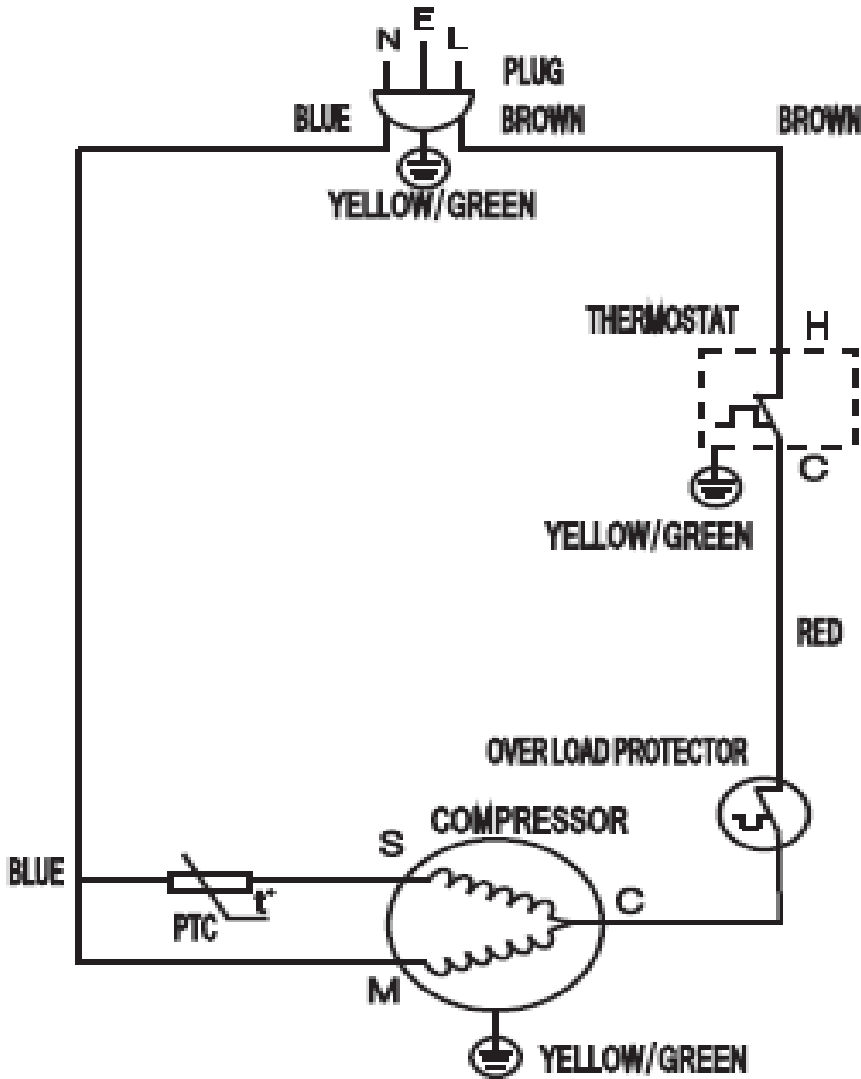

Cabin Refrigerator BC-47

Metos Code: 4209901MP

- ◆ White, simple and clean design
- ◆ 1 wire shelf
- ◆ Flat back with adjustable feet
- ◆ Lockable door with key
- ◆ Reversible door with modern recessed handle
- ◆ Mechanical temperature control with adjustable thermostat
- ◆ Temperature range: 0~+8°C
- ◆ Cold storing (43L) with freezing compartment (4L)
- ◆ Bottle door storage: 2 L
- ◆ Refrigerant: R600a/18g
- ◆ Electricity: 220-240V~ 50/60Hz/0.56A
- ◆ Energy consumption: 0.38 kWh/24h
- ◆ Dimension: 444(w) x 485(d) x 495(h) mm
- ◆ Weight: 16kg