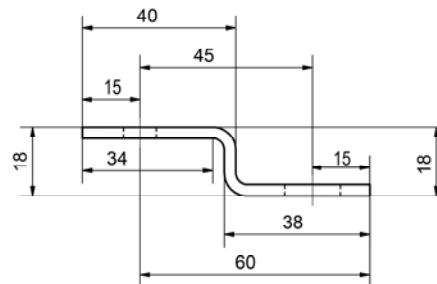

Cabin Refrigerator BC-47

Metos Code: 4209901MP

- ◆ White, simple and clean design
- ◆ 1 wire shelf
- ◆ Flat back with adjustable feet
- ◆ Lockable door with key
- ◆ Reversible door with modern recessed handle
- ◆ Mechanical temperature control with adjustable thermostat
- ◆ Temperature range: 0~+8°C
- ◆ Cold storing (43L) with freezing compartment (4L)
- ◆ Bottle door storage: 2 L
- ◆ Refrigerant: R600a/18g
- ◆ Electricity: 220-240V~ 50/60Hz/0.56A
- ◆ Energy consumption: 0.38 kWh/24h
- ◆ Dimension: 444(w) x 485(d) x 495(h) mm
- ◆ Weight: 16kg

Fixation bracket, can be ordered as an option.

Model	Capacity (l)		Refrigerant	Electricity	Weight (kg)
	Gross	Net			
BC-47	47	46	R600a / 18g	220-240V~50/60Hz 0.39kw*h/24h 0.56A	16