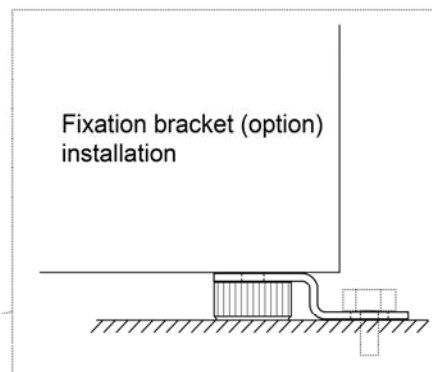

Cabin Refrigerator BC-47

Metos Code: 4209901MP

- ◆ White, simple and clean design
- ◆ 1 wire shelf
- ◆ Flat back with adjustable feet
- ◆ Lockable door with key
- ◆ Reversible door with modern recessed handle
- ◆ Mechanical temperature control with adjustable thermostat
- ◆ Temperature range: 0~+8°C
- ◆ Cold storing (43L) with freezing compartment (4L)
- ◆ Bottle door storage: 2 L
- ◆ Refrigerant: R600a/18g
- ◆ Electricity: 220-240V~ 50/60Hz/0.56A
- ◆ Energy consumption: 0.38 kWh/24h
- ◆ Dimension: 444(w) x 485(d) x 495(h) mm
- ◆ Weight: 16kg

Fixation bracket, can be ordered as an option.

Model	Capacity (l)		Refrigerant	Electricity	Weight (kg)
	Gross	Net			
BC-47	47	46	R600a / 18g	220-240V~50/60Hz 0.39kw*h/24h 0.56A	16