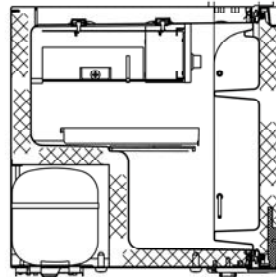

Cabin Refrigerator BC-47

Metos Code: 4209901MP

- ◆ White, simple and clean design
- ◆ 1 wire shelf
- ◆ Flat back with adjustable feet
- ◆ Lockable door with key
- ◆ Reversible door with modern recessed handle
- ◆ Mechanical temperature control with adjustable thermostat
- ◆ Temperature range: 0~+8°C
- ◆ Cold storing (43L) with freezing compartment (4L)
- ◆ Bottle door storage: 2 L
- ◆ Refrigerant: R600a/18g
- ◆ Electricity: 220-240V~ 50/60Hz/0.56A
- ◆ Energy consumption: 0.38 kWh/24h
- ◆ Dimension: 444(w) x 485(d) x 495(h) mm
- ◆ Weight: 16kg

Fixation bracket, can be ordered as an option.

Model	Capacity (l)		Refrigerant	Electricity	Weight (kg)
	Gross	Net			
BC-47	47	46	R600a / 18g	220-240V~50/60Hz 0.39kw*h/24h 0.56A	16