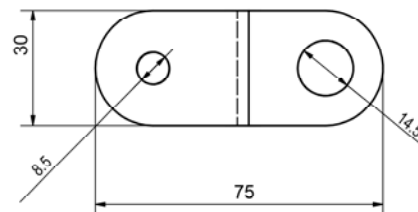

Fixation bracket, can be ordered as an option.