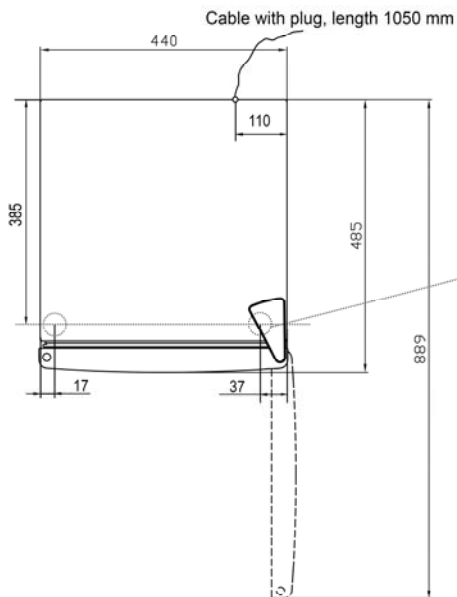

Cabin Refrigerator BC-47

Metos Code: 4209901MP

- ◆ White, simple and clean design
- ◆ 1 wire shelf
- ◆ Flat back with adjustable feet
- ◆ Lockable door with key
- ◆ Reversible door with modern recessed handle
- ◆ Mechanical temperature control with adjustable thermostat
- ◆ Temperature range: 0~+8°C
- ◆ Cold storing (43L) with freezing compartment (4L)
- ◆ Bottle door storage: 2 L
- ◆ Refrigerant: R600a/18g
- ◆ Electricity: 220-240V~ 50/60Hz/0.56A
- ◆ Energy consumption: 0.38 kWh/24h
- ◆ Dimension: 444(w) x 485(d) x 495(h) mm
- ◆ Weight: 16kg

Fixation bracket, can be ordered as an option.

Model	Capacity (l)		Refrigerant	Electricity	Weight (kg)
	Gross	Net			
BC-47	47	46	R600a / 18g	220-240V~50/60Hz 0.39kw*h/24h 0.56A	16