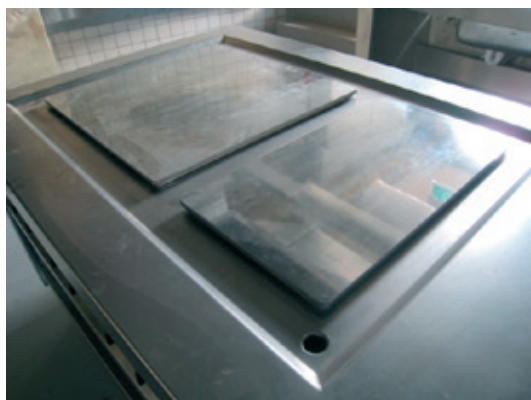

Also Ardox Drop-In versions available